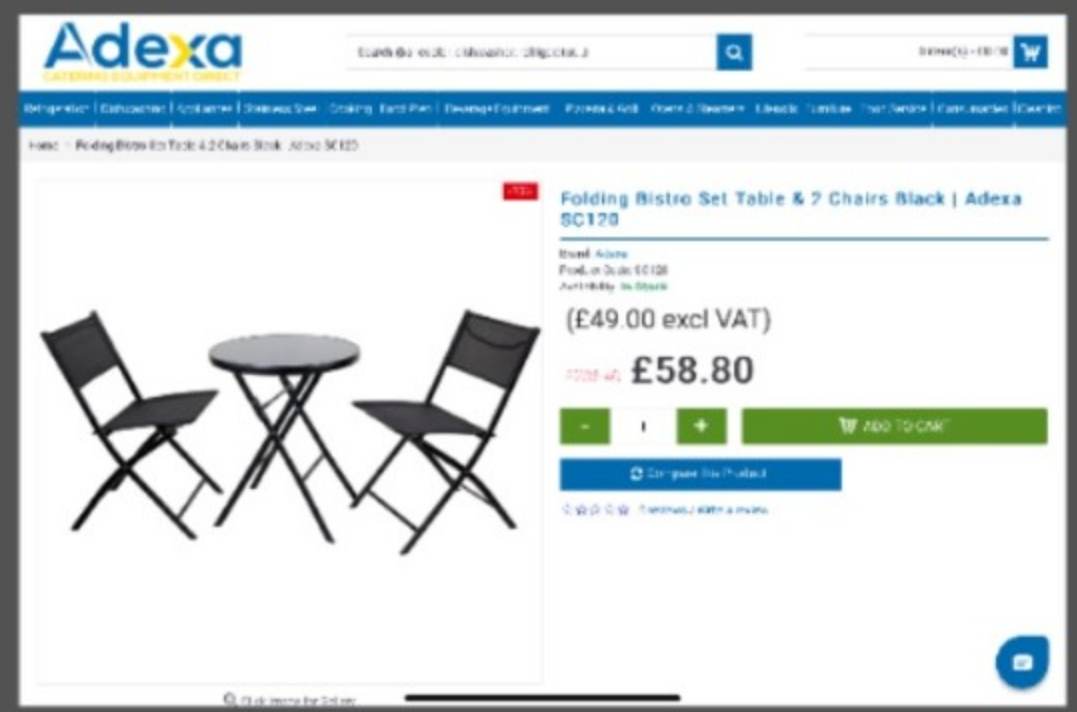

Upload a file or photo: CHSH4509938XB1 Fluffy Fluffy LTD Shop Certificate of insurance.pdf

Upload a file or photo: thumbnail_Fluffy_Sheet.jpg

Upload a file or photo: dim out.jpg

Please provide any additional information.:

I agree: I understand and agree to the above

Full name of applicant: Mr Tausif Kadri

Date: 04/06/2024

DESCRIPTION	SPECIFICATION	REVIEWS (0)	GENERAL INFORMATION
Miscellaneous			
Material	Steel & Textile (chairs) / Steel & Glass (table)		
Colour	Black		
Dimensions / Weight			
Diameter	400mm (table)		
Width	400mm (chairs)		
Depth	200mm (chairs)		
Height	810mm (chairs) / 700mm (table)		
Weight	3kg (chair) / 6kg (table)		
Warranty			
Warranty	12 month spare parts warranty		