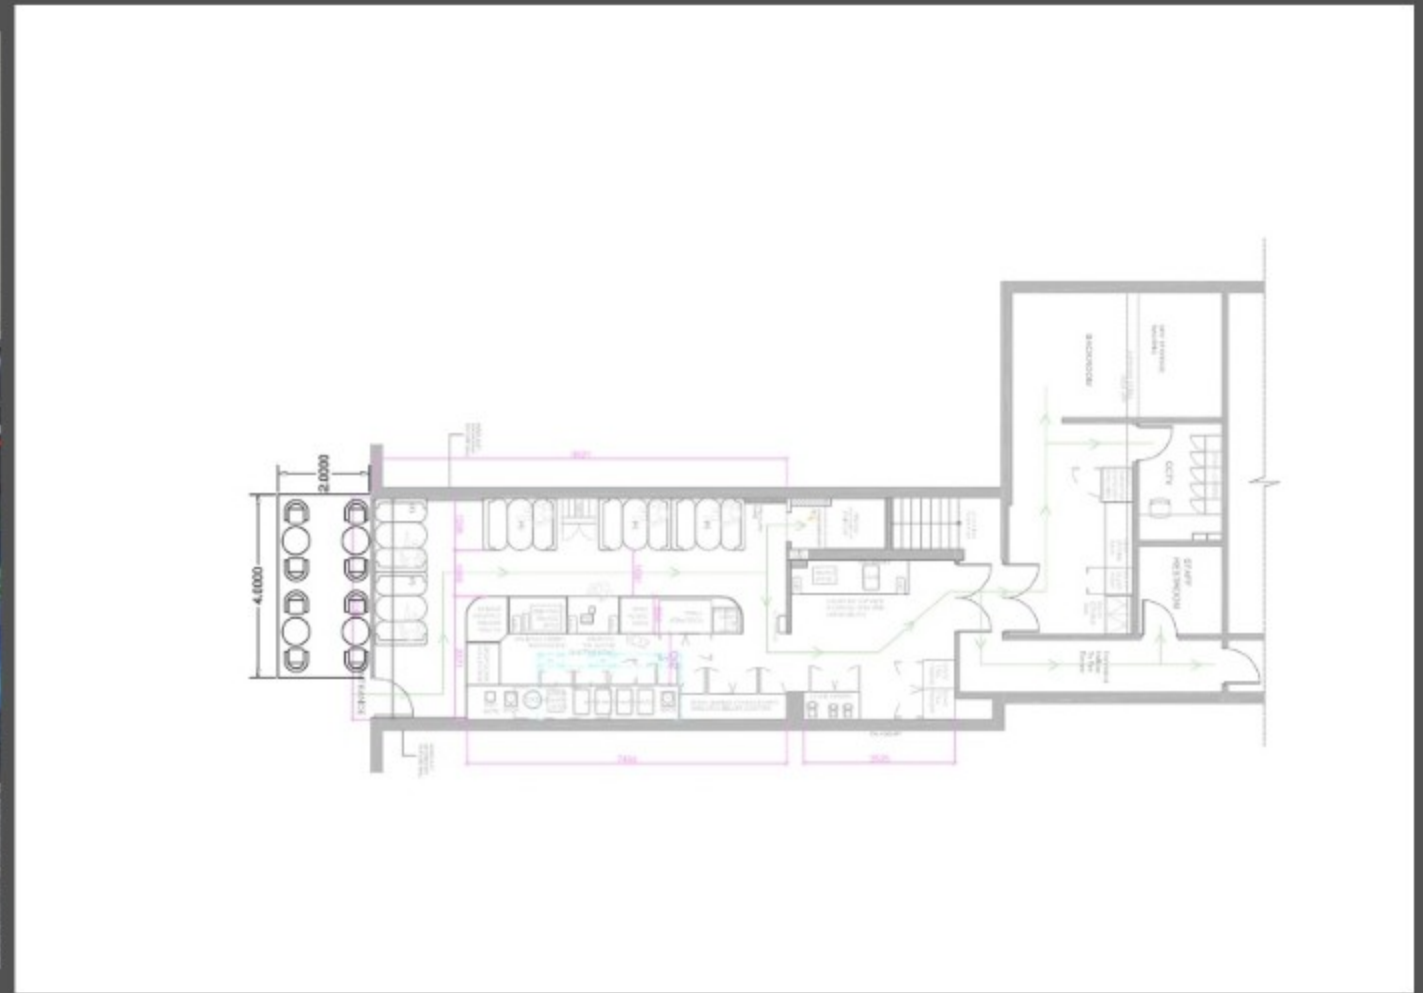

I agree: I understand and agree to the above

Full name of applicant: Mr Tausif Kadri

Date: 04/06/2024

DESCRIPTION	SPECIFICATION	REVIEWS (0)	GENERAL INFORMATION
Miscellaneous			
Material	Steel & Textile (chairs) / Steel & Glass (table)		
Colour	Black		
Dimensions / Weight			
Diameter	400mm (table)		
Width	400mm (chairs)		
Depth	200mm (chairs)		
Height	810mm (chairs) / 700mm (table)		
Weight	3kg (chair) / 6kg (table)		
Warranty			
Warranty	12 month spare parts warranty		